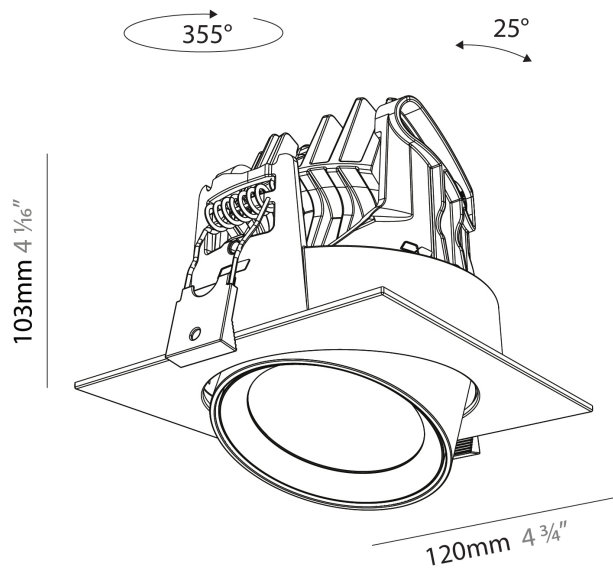

GENERAL

Series: Centriq
Subseries: Centriq Square Adjustable
Brand: Prolicht
Division: Architectural
Mounting Type: Recessed
Mounting Location: Ceiling
Subcategory: Spots

PHYSICAL

Shape: Cylinder
Diameter (mm): 120
Diameter (in): 4 3/4
Length (mm): 120
Length (in): 4 3/4
Height (mm): 105
Height (in): 4 1/8
Min. Recessing Depth (mm): 120
Min. Recessing Depth (in): 4 3/4
Light Distribution: Adjustable / Direct
Weight (kg): 0.665
Diffuser: Lens Pack - No Lens / Opal / Linear Spread Lens / Honeycomb / Spread Lens
Fixture Finish: SSR / BKV / CWI / CRY / HAB / LAG / UFT / ITA / RUA / RUR / MIC / FTG / MYG / TWT / LOD / PUS / FRO / FUP / KIA / POP / BLS / SPG / MEY / GOH / GUM / CHC / COM / ABZ / JAG / OBR / MOS / ROR
Fixture Material: Aluminum
Cut-out Measurements: Dia. 112mm / 4 7/16"

ELECTRICAL

Lamp Type: LED (Zhaga Standard)
Input Wattage (W): 27.4
Total Output Wattage (W): 24.6
Dimming: Dali Dimming
Driver Included: No
Driver Location: Remote
Driver Type: Constant Current - Universal
Driver Class: Class 2
Input Voltage (V): 120 - 277
Constant Current (MA): 700

LED

Color Temperature (°K): 2700-6500 Tunable White
Max. Delivered Lumen (lm): 2058 - 2329
Nominal Lumen (lm): 2497 - 2827
CRI: >90 CRI
Lamp Life (hrs): 50000

OPTICAL

Reflector°: 24 / 34 / 54
Adjustability: Rotational 350° / Tilt 25°

RATINGS AND CERTIFICATIONS

Certified By: CSA Certified to UL and CSA Standards
IP rating: IP20